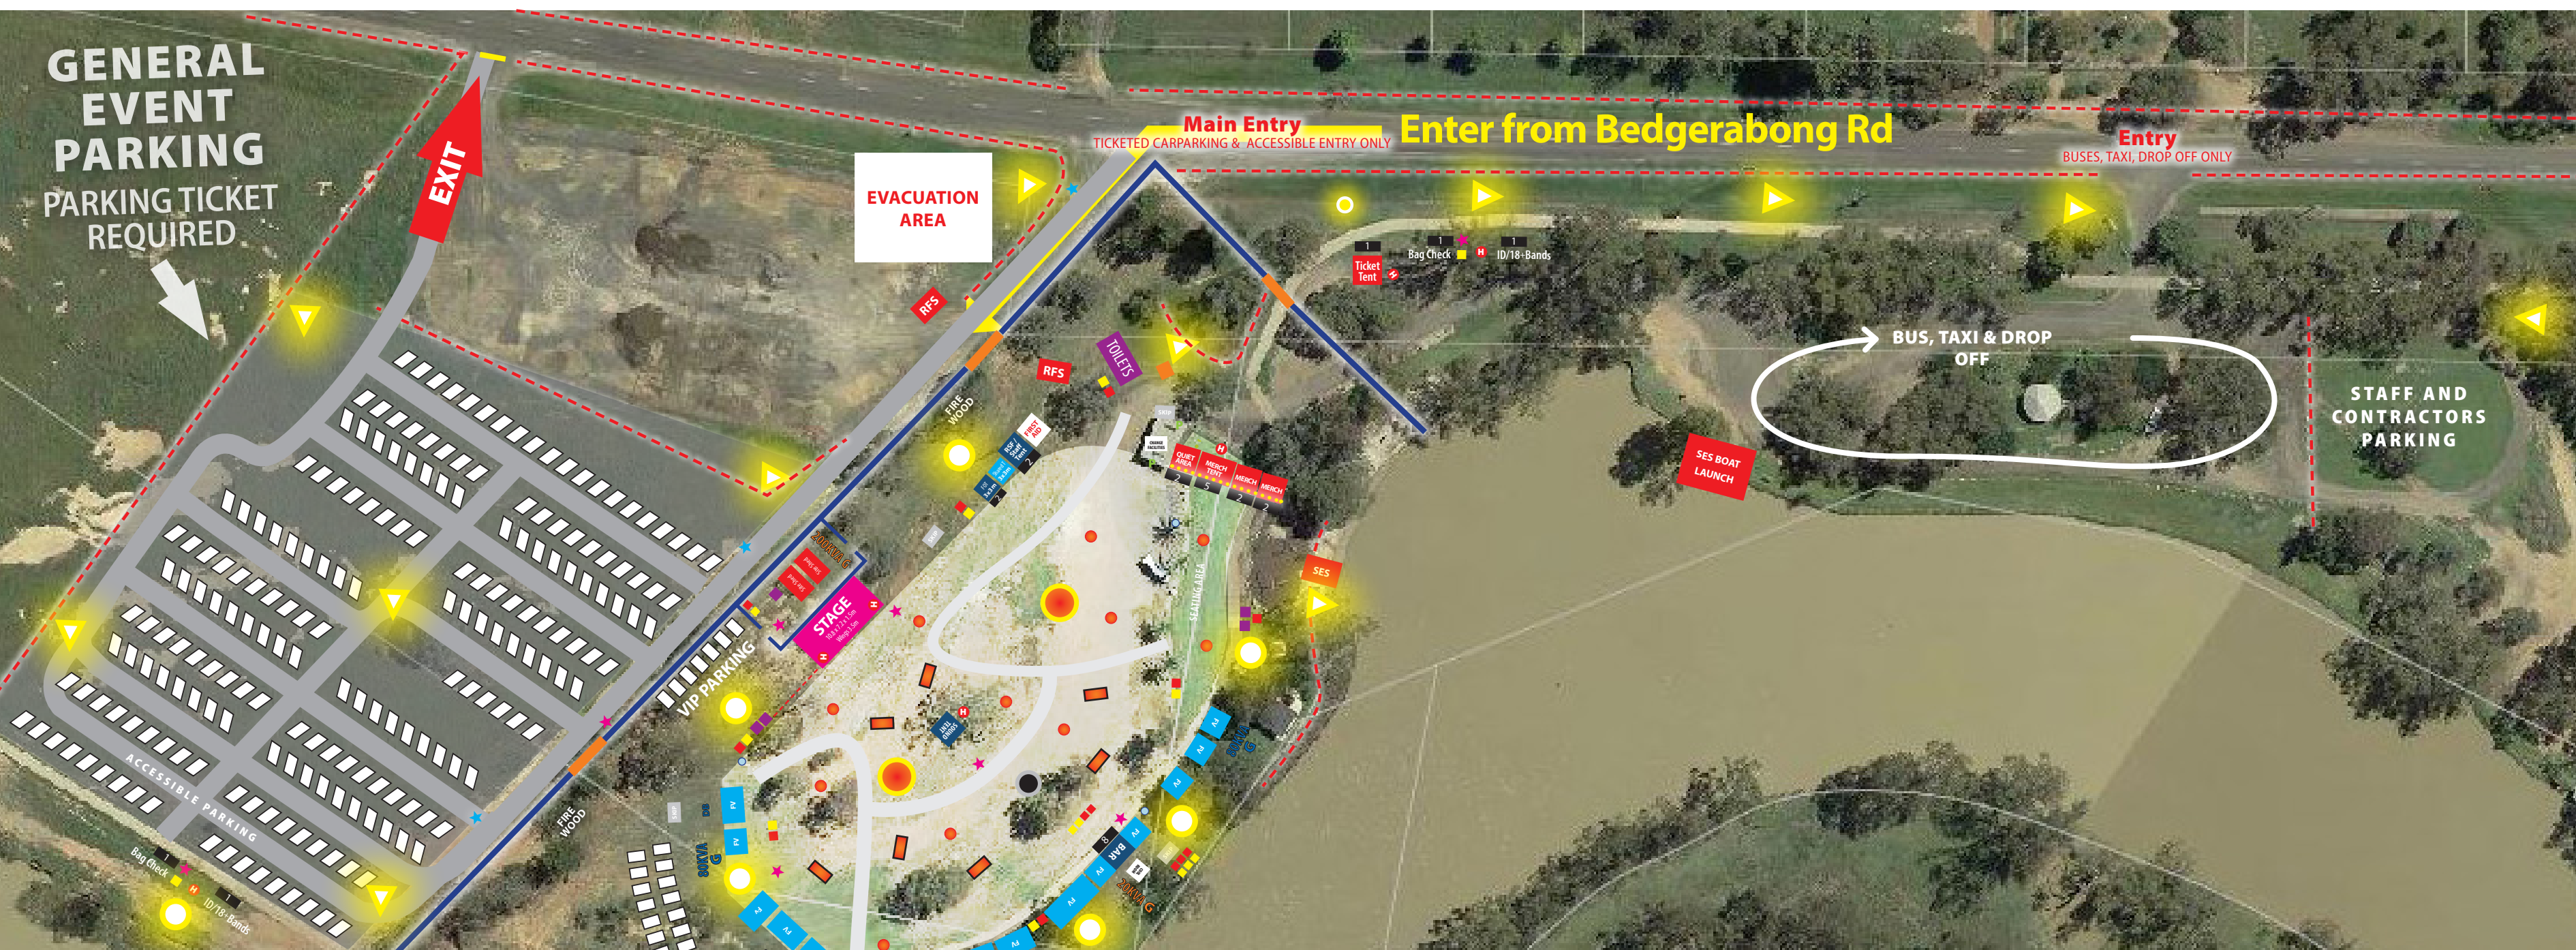

# Site Map Frost and Fire - 4-10pm 22nd June 2024

**GENERAL EVENT PARKING**  
PARKING TICKET REQUIRED

**EXIT**

**EVACUATION AREA**

**Main Entry**  
TICKETED CARPARKING & ACCESSIBLE ENTRY ONLY

**Enter from Bedgerabong Rd**

**Entry**  
BUSES, TAXI, DROP OFF ONLY

**BUS, TAXI & DROP OFF**

**STAFF AND CONTRACTORS PARKING**

## KEY

- Bunting for parking
- Exits
- Waste Bins
- Food Van
- Lions Park Solar Lights
- Barrel lighting
- Directional lighting
- Festoon lights
- Fire Troughs
- Fire Effigy
- Fire Ball
- Event Toilets
- Portable Disabled Toilets
- Council Generator
- Hire Generator
- Security Guard x 9
- Traffic/Parking Attendant
- Gas Heaters
- Trestle Table and Qty
- Skip Bins x 4